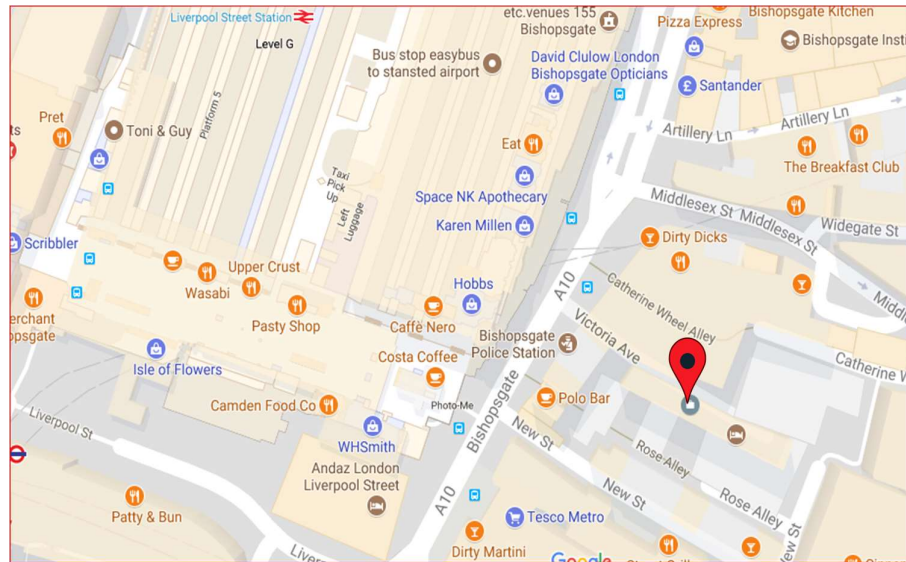

INDEPENDENT FINANCIAL ADVISERS

FAIREY ASSOCIATES LIMITED

Helping you make educated decisions.

DIRECTIONS TO OUR LONDON OFFICE

LONDON

**Longcroft House
2-8 Victoria Avenue
London
EC2M 4NS**

By Public Transport:

- Direct link to Liverpool Street Station. Exit via Bishopsgate side. Victoria Avenue is across the pedestrian crossing, by the side of Bishopsgate Police station.
- Liverpool Street station has Rail links to Stansted airport, Southend, Ipswich, Norwich and most of the East Anglia network.
- Liverpool Street Underground station is served by the Central, Circle, Hammersmith & City and Metropolitan lines.
- A short walk from, Cannon Street, Moorgate, Fenchurch Street and London Bridge main line stations.
- On many bus routes serving both West End & Docklands.