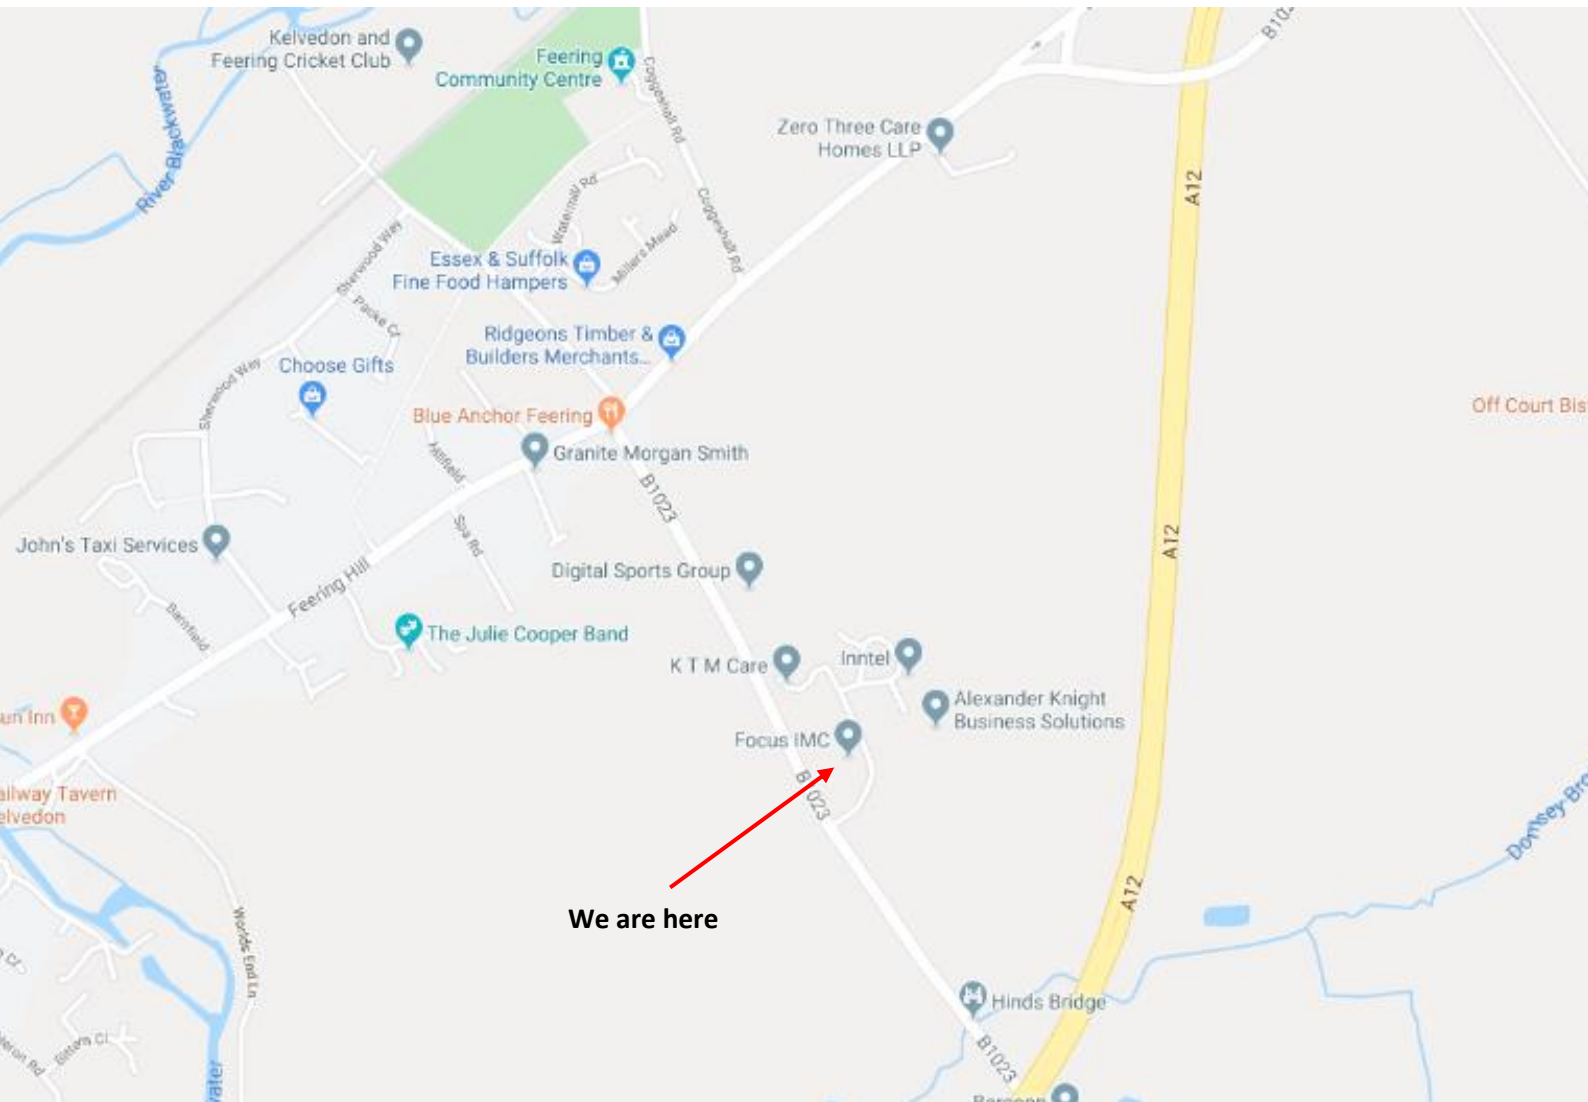

Directions to the Threshelfords Business Park-

Fairey Associates LTD

Unit 4

Threshelfords Business Park

Feering

Colchester

CO5 9SE

A12 Southbound-

- Use any lane to take the A12 slip road to Harwich/Chelmsford/Stansted Airport/M25/M11
- At the roundabout, take the 2nd exit onto Colchester Rd/A12
- At junction 23, take the B1024 exit to Kelvedon/Tiptree/B1023
- Continue onto London Rd/B1024
- Turn right onto Inworth Rd/B1023
- Turn Left (0.1Mile)
- Turn Right (259ft)
- Our offices will be located on the right, Black buildings with a sign at the entrance labelled Threshelfords business park

A12 Northbound-

- Take A1214 to A12
- At the roundabout, take the 1st exit onto Handford Rd/A1071
- Continue onto London Rd/A1214
- At the roundabout, take the 2nd exit and stay on A1214
- Follow A12 to B1024 in Feering. Take exit 24 from A12
- At the roundabout, take the 2nd exit onto A12
- At junction 24, take the B1024 exit to Kelvedon/Tiptree/B1023
- Continue on B1024 to your destination
- Turn left onto Inworth Rd/B1023
- Turn left 0.1 Miles
- Turn right 259ft
- Our offices will be located on the right, Black buildings with a sign at the entrance labelled Threshelfords business park